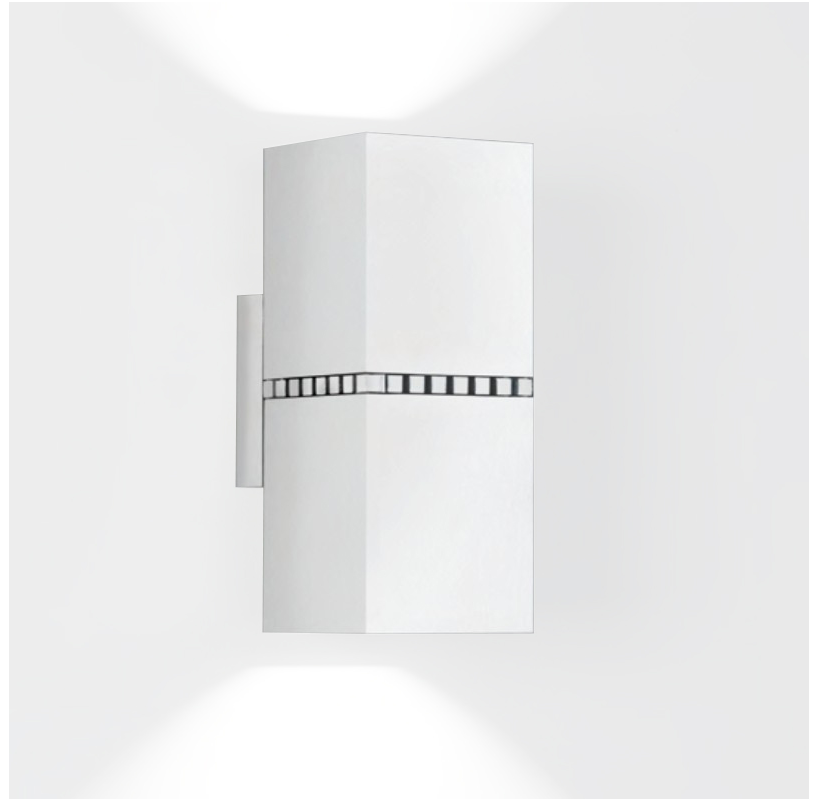

DAU DOUBLE SURFACE

D93195R9-

base number _____
Finish Options _____

1. To build a product code in our configurator select the specify button on the base model # product page
2. To build a manual product code on this datasheet choose from the options listed below in blue font and add the suffix to the base model #

GENERAL

Series: Dau _____
Subseries: Dau Double _____
Brand: Milan _____
Division: Design _____
Mounting Type: Surface _____
Mounting Location: Wall _____
Subcategory: Up/Down Light _____

PHYSICAL

Shape: Rectangle _____
Length (mm): 80 _____
Length (in): 3 1/8 _____
Height (mm): 200 _____
Depth (mm): 101 _____
Height (in): 7 7/8 _____
Depth (in): 4 _____
Extension (mm): 101 _____
Extension (in): 4 _____
Light Distribution: Direct / Indirect _____
Fixture Finish: BAL / MWL / BSL _____
Fixture Material: Extruded Aluminum _____

ELECTRICAL

Lamp Type: LED _____
Total Output Wattage (W): 18.6 _____
Dimming: Electronic Low Voltage Dimming _____
Input Voltage (V): 120 _____

LED

Number of LEDs: 2 _____
Color Temperature (°K): 3000 _____
Nominal Lumen (lm): 1912 _____
CRI: >90 CRI _____
Lamp Life (hrs): 50000 _____

OPTICAL

RATINGS AND CERTIFICATIONS

Certified By: Certified for North American Standards _____
IP rating: IP20 _____

80mm (3 1/8")

101mm (4")

200mm (7 7/8")

108mm (4 1/4")

J-Box cover plate Included