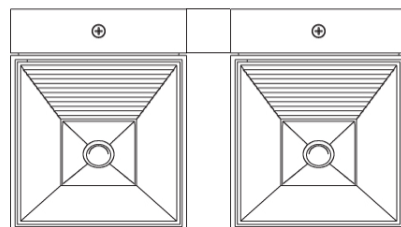

#### PHYSICAL

Shape: Rectangle \_\_\_\_\_  
 Length (mm): 80 \_\_\_\_\_  
 Length (in): 3 1/8 \_\_\_\_\_  
 Height (mm): 80 \_\_\_\_\_  
 Depth (mm): 101 \_\_\_\_\_  
 Height (in): 3 1/8 \_\_\_\_\_  
 Depth (in): 4 \_\_\_\_\_  
 Light Distribution: Direct / Indirect \_\_\_\_\_  
 Fixture Finish: BAL / MWL / BSL \_\_\_\_\_  
 Fixture Material: Extruded Aluminum \_\_\_\_\_

#### RATINGS AND CERTIFICATIONS

Certified By: Certified for North American Standards \_\_\_\_\_  
 IP rating: IP20 \_\_\_\_\_

108mm (4 1/4")  
 108mm (4 1/4")  
 J-Box cover plate Included

180mm 7 1/16"

101mm 4"